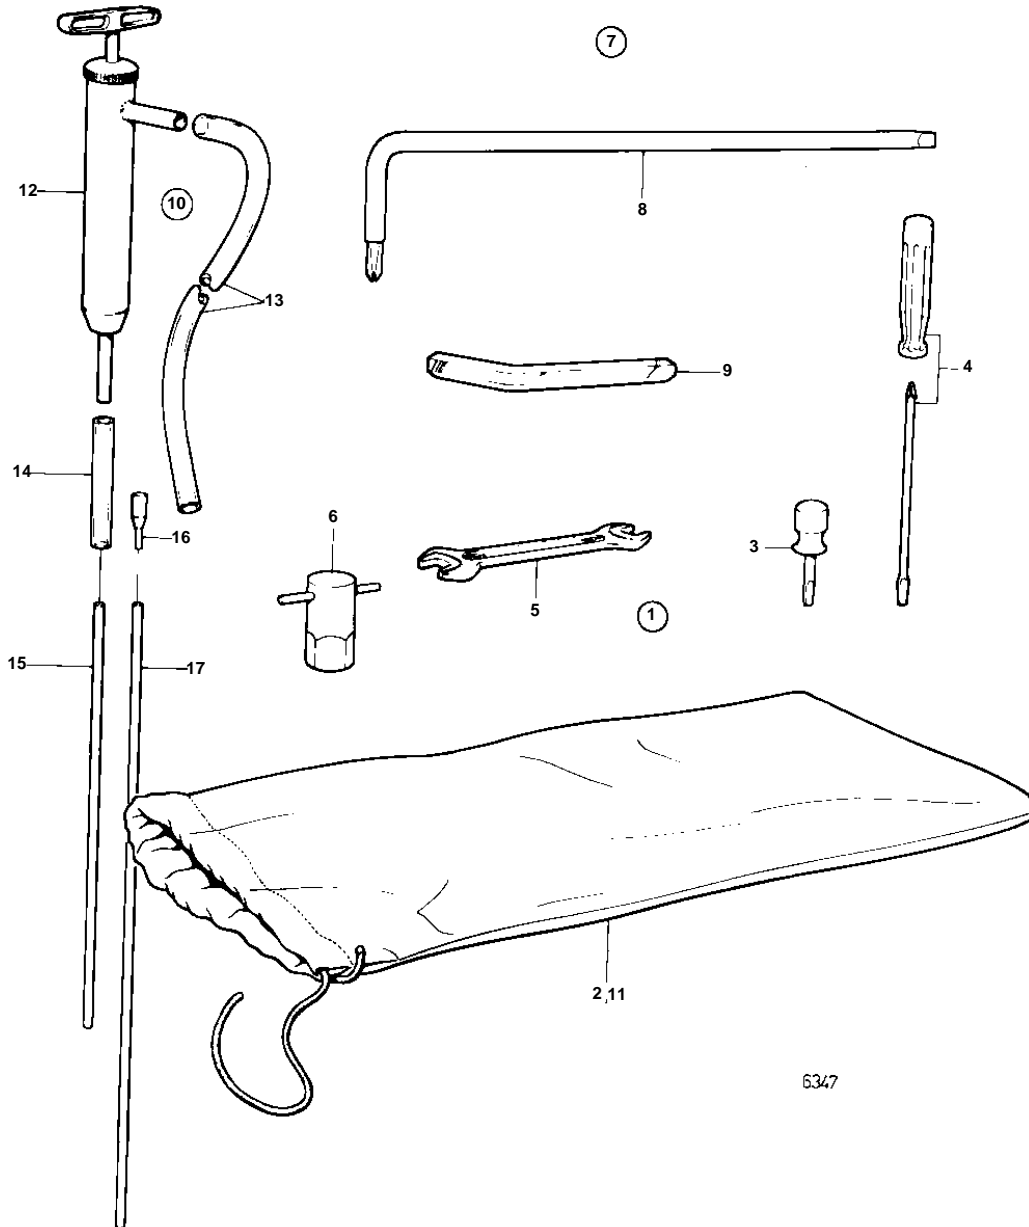

AQ200D, AQ200F

6347

AQ200D, AQ200F

REF	PART NO.	QTY	DESCRIPTION	NOTES
1		1	Tool kit	
2	844642	1	• Tool bag	(809863)
3		1	• Screwdriver	
4		1	• Combination screwdri	
5		1	• Open-end wrench	13-16MM
		1	• Open-end wrench	1/2-11/16MM
		1	• Open-end wrench	19-22MM
6		1	Socket wrench	
7	841045	1	Tool kit	AQ DRIVE UNIT
8		1	• Screwdriver	
9	914675	1	• Allen wrench	1/4"
	914677	1	• Allen wrench	3/8"
10	875117	1	Oil bilge pump	
11	844642	1	• Tool bag	
12		1	• OIL BILGE PUMP	
13	806282	1	• Plastic hose	L = 1000 MM
14		1	• PLASTIC HOSE	L = 100 MM
15	841527	1	• Plastic pipe	L = 700 MM
16		1	• Rubber hose	
17	835964	1	• Tube	L = 711 MM